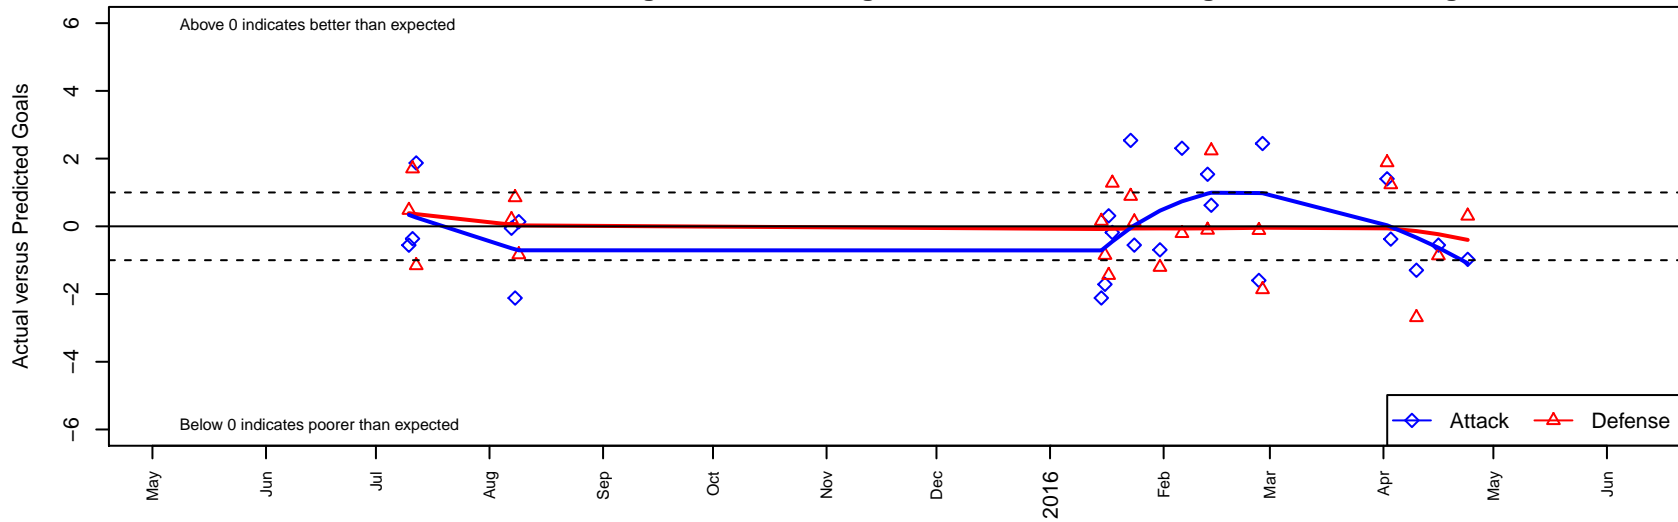

## BSC Portland Black–Legends B99

Bridlemile SC Portland  
 Portland, OR  
 B99 total strength=1417  
 attack=14.71 defense=4.89  
 fall league = PTT B99 Premier White

alt names used:  
 BSC PORTLAND 99B BLACK (OR)  
 BSC PORTLAND 99B BLACK (OR)  
 BSC Portland 99B Black  
 BSC Oregon 99B Black  
 BSC Portland 99B Black

Venues played:  
 2015 Nike Crossfire Challenge Gold Group U16  
 2015 Bend Premier Cup U16B GOLD U16  
 2015 Portland Winter Showcase U16  
 2015 PTT B99 Premier White  
 2015 OYS State Cup B99

**BSC Portland Black–Legends B99**  
 Dots are actual minus expected GF (blue circles) and GA (red triangles).  
 Blue line is smoothed change in attack strength. Red is smoothed change in defense strength.

**attack and defense variance (black dot)  
relative to other teams  
and top 10 in region**

**attack and defense rating  
relative to others at age  
and all opponents in last 13 months**

**Performance relative to 13 month average**